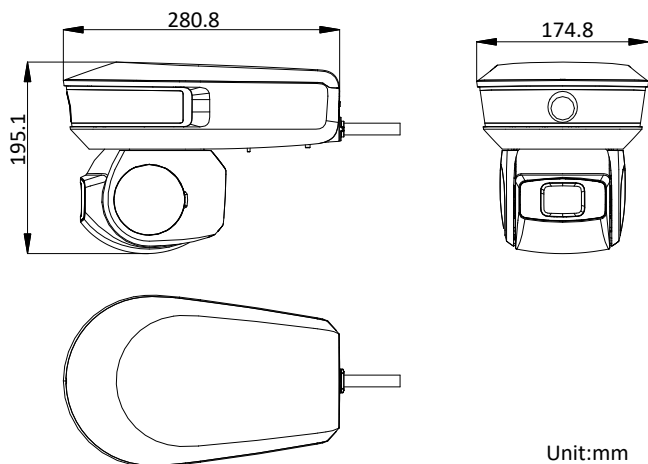

Main Stream Resolution	50Hz: 25fps (1920 × 1080, 1280 × 960, 1280 × 720) 50fps (1920 × 1080, 1280 × 960, 1280 × 720) 60Hz: 30fps (1920 × 1080, 1280 × 960, 1280 × 720) 60fps (1920 × 1080, 1280 × 960, 1280 × 720)
Sub-Stream Resolution	50Hz: 25fps (704 × 576, 640 × 480, 352 × 288) 60Hz: 30fps (704 × 480, 640 × 480, 352 × 240)
Third Stream Resolution	50Hz: 25fps (1920 × 1080, 1280 × 960, 1280 × 720, 704 × 576, 640 × 480, 352 × 288) 60Hz: 30fps (1920 × 1080, 1280 × 960, 1280 × 720, 704 × 480, 640 × 480, 352 × 240)
Audio Compression	G.711alaw/G.711ulaw/G.722.1/G.726/MP2L2/PCM
<b>Network</b>	
Protocols	TCP/IP, IPv4/IPv6, HTTP, HTTPS, 802.1x, Qos, FTP, SMTP, UPnP, SNMP, DNS, DDNS, NTP, RTSP, RTCP, RTP, TCP, UDP, IGMP, ICMP, DHCP, PPPoE, Bonjour
API	Open-ended, support ONVIF, ISAPI, and CGI, support HIKVISION SDK and Third-Party Management Platform
Network Storage	Built-in memory card slot, support Micro SD/SDHC/SDXC (up to 256 GB)
Web Browser	IE 8 to 11, Firefox 32.0.1, 38.0, 43.0.1, Chrome 40.0.2214.94
<b>Interface</b>	
Network Interface	1 RJ45 10 M/100 M Ethernet Interface, Hi-PoE
Alarm Input/ Output	1-ch alarm input and 1-ch alarm output, support alarm linkage: Memory Card Recording/Aux Output/Notify Surveillance Center/Upload to FTP/Send Email
Audio Input/ Output	1-ch audio input and 1-ch audio output
<b>General</b>	
Power Supply	12 VDC & Hi-PoE
Power Consumption	45 W Max. (IR 6 W Max.)
Working Temperature	Outdoor: -40°C to 70°C (-40°F to 158°F)
Working Humidity	≤ 90%
Protection Level	IP66 Standard, TVS 6000 V Lightning Protection, Surge Protection and Voltage Transient Protection
Dimension	195.1 mm × 280.8 mm × 174.8 mm (7.68" × 11.06" × 6.88" )
Weight	Approx. 2.5 kg (5.51 lb)

## Available Model

iDS-2PT9122IX-DE/S (5-50 mm) (4 mm), 12 VDC & Hi-PoE

## Dimension